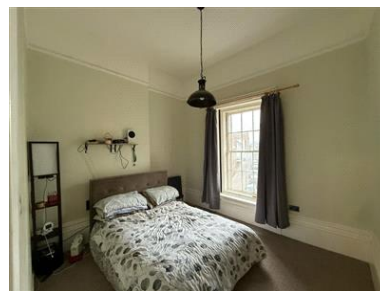

Wellington Square, Hastings

TO LET

£950 pcm

One Bedroom | First Floor Period Conversion Flat | High Ceilings | Modern Kitchen & Bathroom | SEA VIEWS | Floor to Ceiling Windows | Central Hastings Location | Available Soon